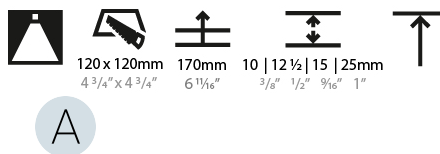

ELECTRICAL

Lamp Type: LED (Zhaga Standard)
Input Wattage (W): 16.5
Total Output Wattage (W): 14.7
Dimming: Dali Dimming
Driver Included: No
Driver Location: Recessed Housing
Driver Type: Constant Current - 120Vac
Driver Class: Class 2
Housing: See Components
Input Voltage (V): 120
Constant Current (MA): 350

LED

Number of LEDs: 1
Color Temperature (°K): Warm Dim
Max. Delivered Lumen (lm): 770
Nominal Lumen (lm): 1140
CRI: >90 CRI
Lamp Life (hrs): 50000
Upon Request: RGB-W Tunable White Special Color Temperature Special LED

OPTICAL

Reflector: 20 / 40 / 60
Upon Request: Special Beam Angles

RATINGS AND CERTIFICATIONS

Zaneen Group, Inc. 1600 988-3382, F 416-247-9319, www.zaneen.com

Certified By: Certified for North American Standards
In a constant effort to supply the best product, we reserve the right to change specifications or materials without notice. The most recent specification sheets are found at zaneen.com